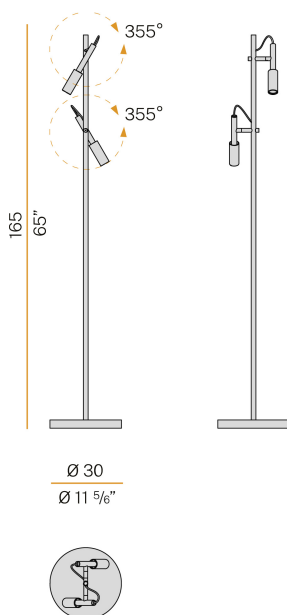

### Data sheet

CODE	T07306.002.0501
SYSTEM POWER CONSUMPTION	13W
EFFICACY	52.15lm/W
LIGHT SOURCE	LED
LIGHT SOURCE LIFETIME	L70 (B50) 80.000h
COLOUR TEMPERATURE	2700K Ra>90
LIGHT DISTRIBUTION	adjustable
POWER SUPPLY	220-240V AC
FREQUENCY	50/60Hz
ELECTRICAL CONFIGURATION	ON-OFF
DRIVER	integrated included
NOMINAL LUMINOUS FLUX	950lm
LUMEN OUTPUT	678lm
EFFICIENCY	71.4%
WEIGHT	4,49 Kg
PROTECTION DEGREE	IP20
COLOUR TOLLERANCES	SDCM 3
PACKING DIMENSIONS (CM)	34,0 x 176,0 x 34,0

Floor lighting fixture for interiors, with swivelling light beam. Turned pickled sheet metal bearing base in polyacrylic paint. Body in steel tube in white or mat black polyacrylic paint. Turned brass joints in polyacrylic paint. Turned aluminium structures in polyacrylic paint. Turned aluminium swivelling heads in polyacrylic paint. Modelled polycarbonate diffusers with opaline finish. Turned brass end caps in polyacrylic paint. Equipped with connection cable between the heads and the body in transparent PVC. Equipped with a 2,5m (98,4") long power cable in transparent PVC with switch and plug.

### Technical drawing

### Polar diagram